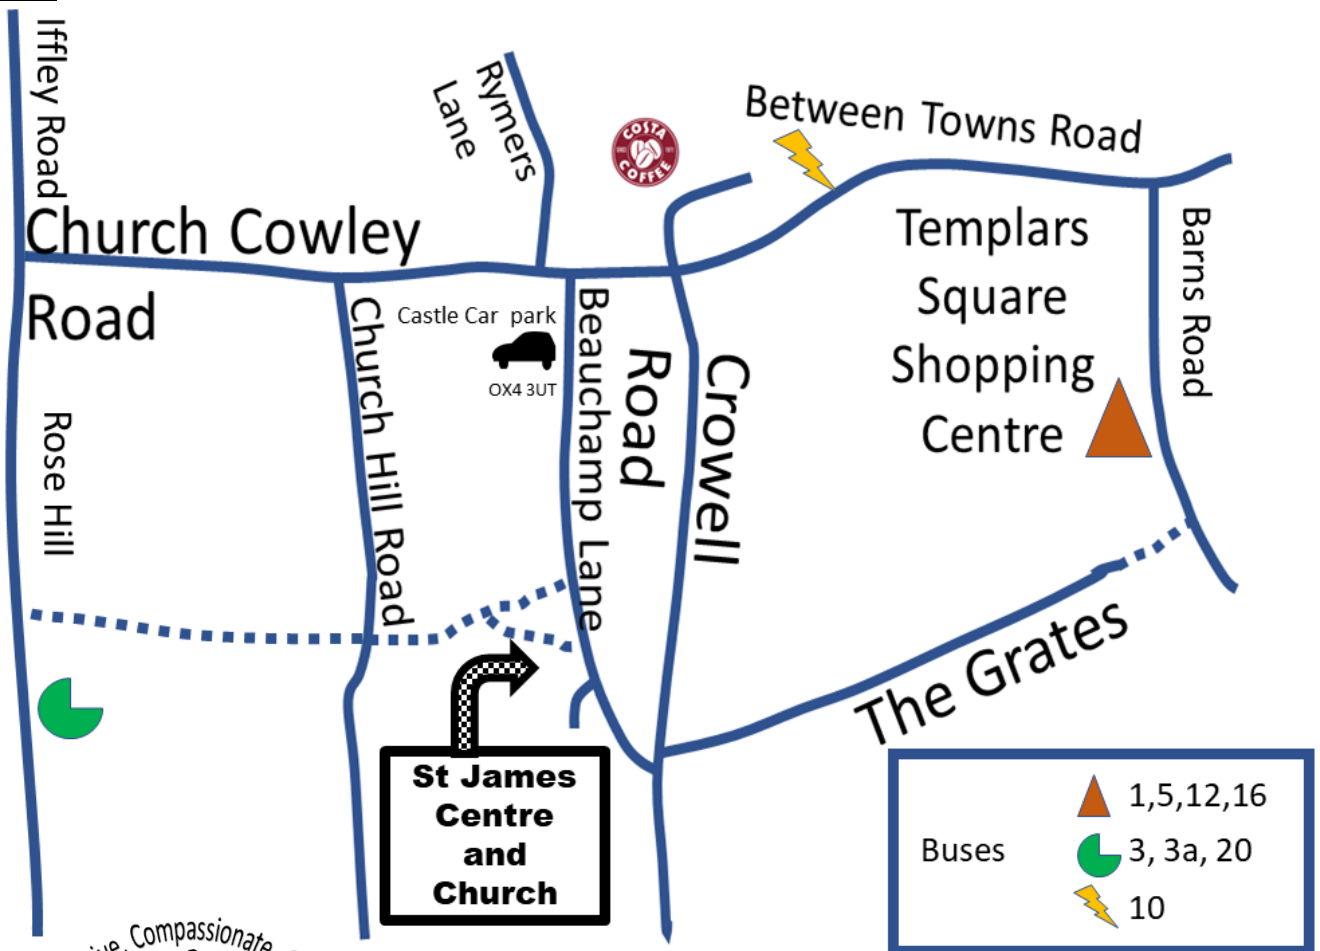

How to find us!

Parish of Cowley:

St James Church and St James Church Centre

Address: 9 and 13 Beauchamp Lane, OX43LF

Carparks:

There is a small car park by the Church Centre

There is a large, pay for, carpark access from Crowell Road, , OX4 3UT

Buses

www.cowleyteamministry.co.uk

Tel: 01865 747680